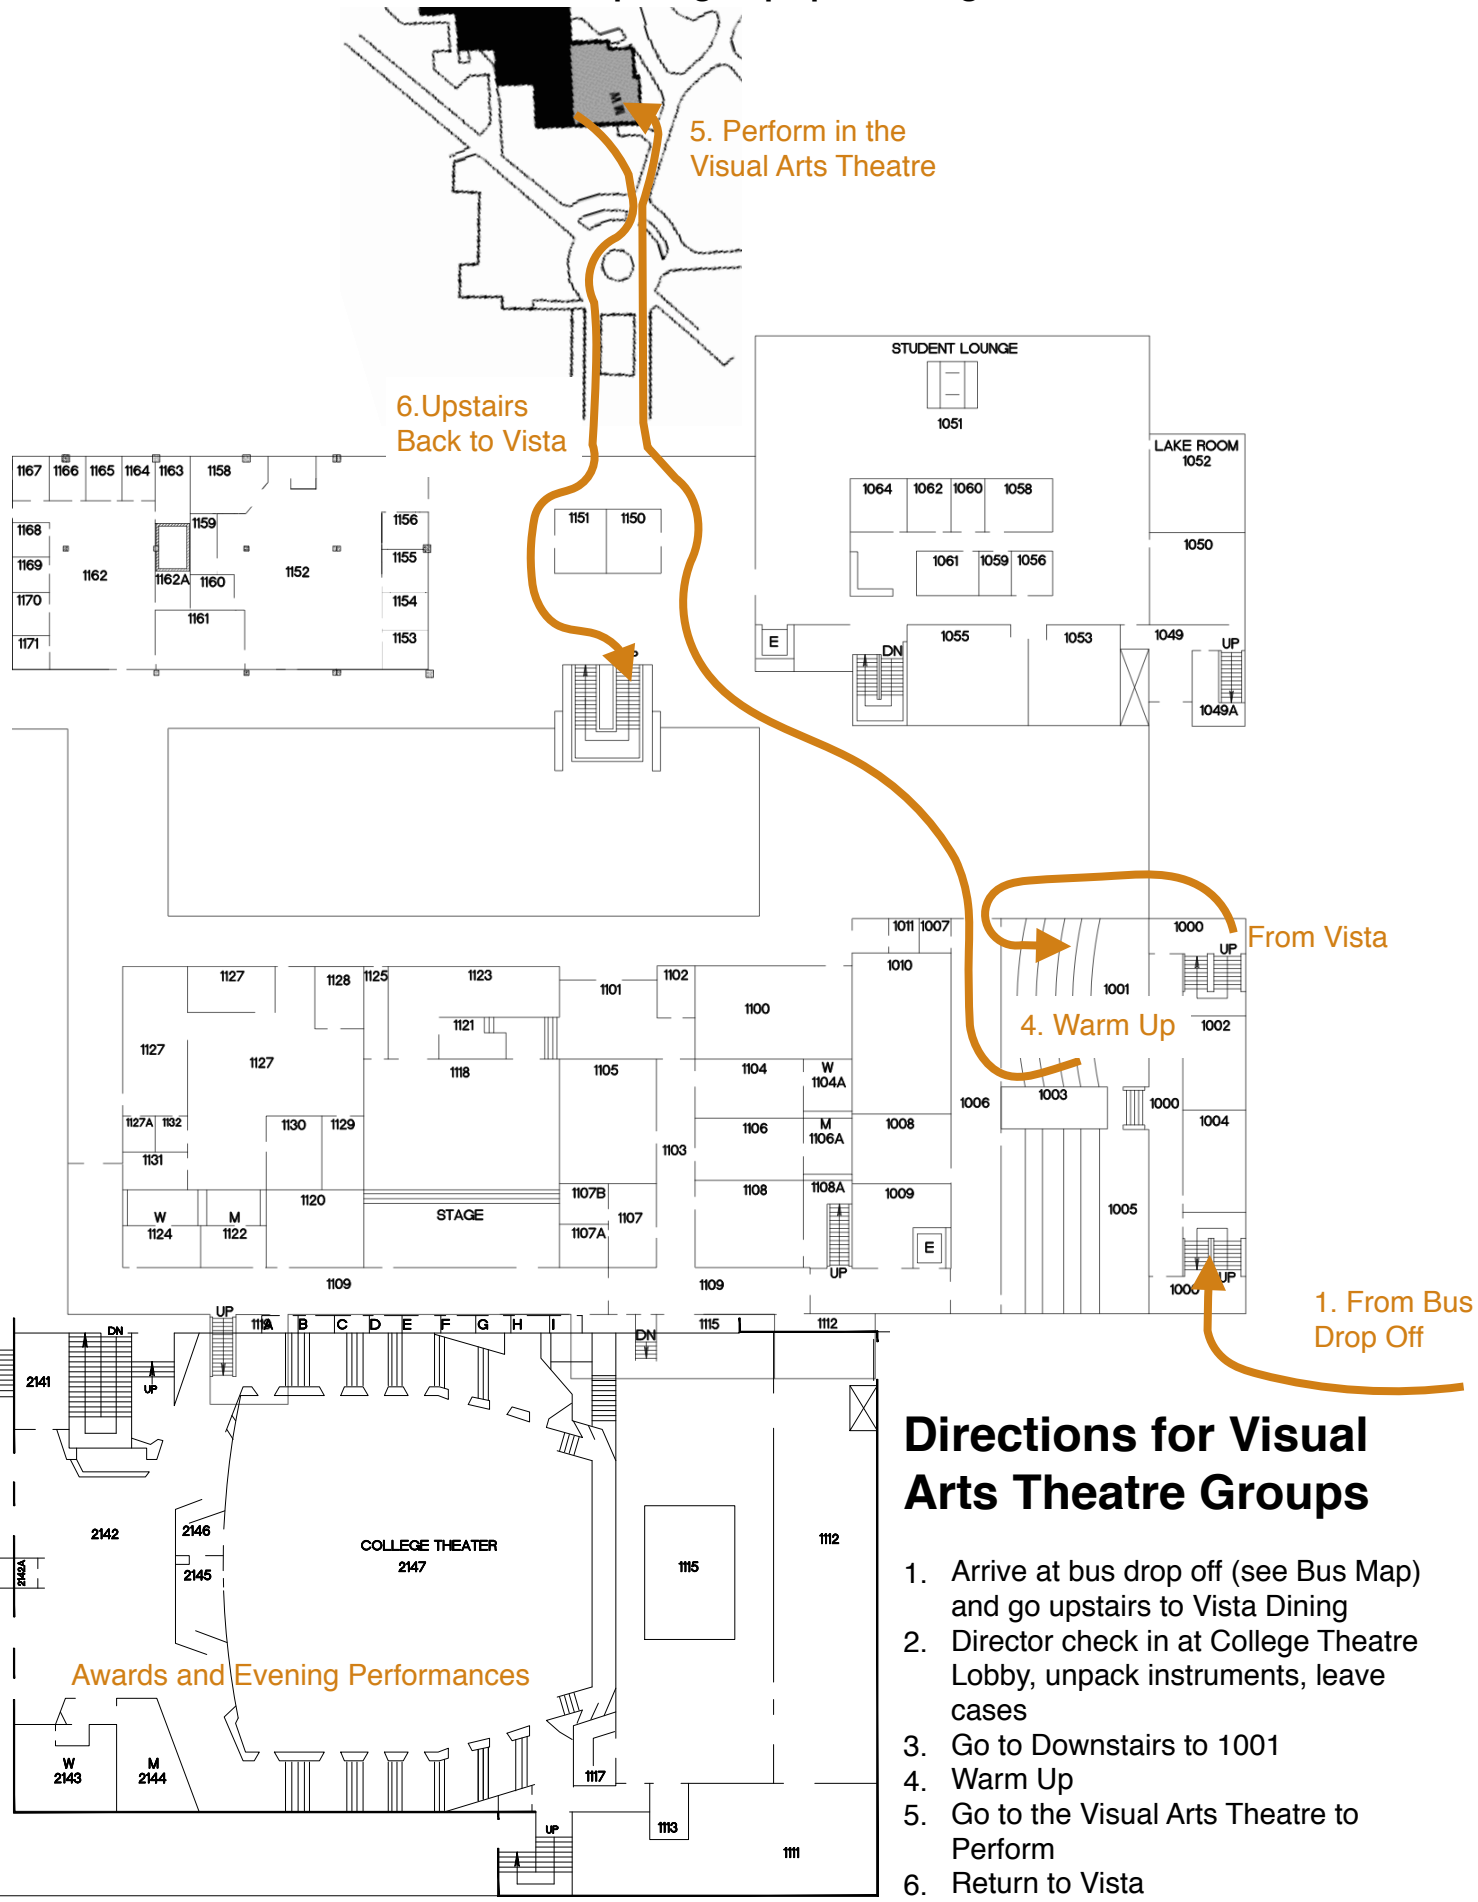

Northwest Jazz Band Festival - Flow map for groups performing in the **Visual Arts Theatre**

Directions for Visual Arts Theatre Groups

1. Arrive at bus drop off (see Bus Map) and go upstairs to Vista Dining
2. Director check in at College Theatre Lobby, unpack instruments, leave cases
3. Go to Downstairs to 1001
4. Warm Up
5. Go to the Visual Arts Theatre to Perform
6. Return to Vista