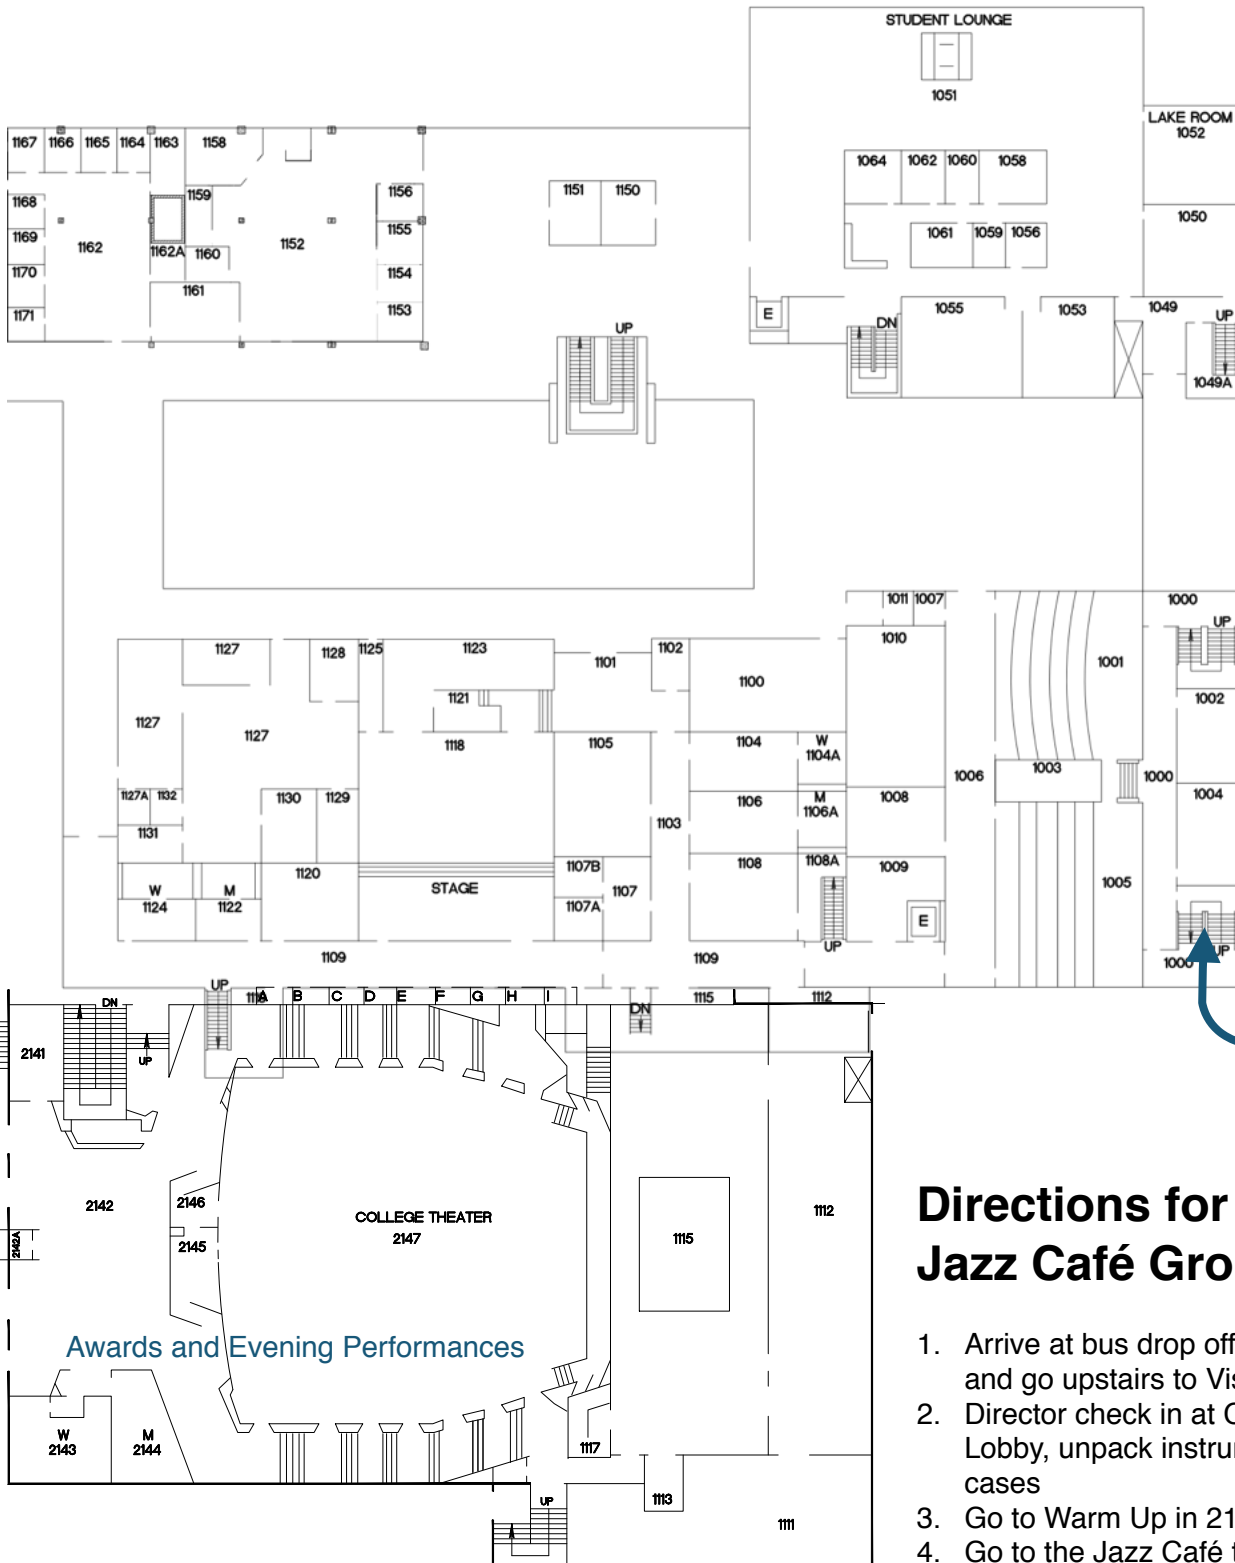

# Northwest Jazz Band Festival - Flow map for groups performing in the Jazz Café

1. From Bus Drop Off

## Directions for Jazz Café Groups

1. Arrive at bus drop off (see Bus Map) and go upstairs to Vista Dining
2. Director check in at College Theatre Lobby, unpack instruments, leave cases
3. Go to Warm Up in 2138
4. Go to the Jazz Café through side hallway.
5. Go back to Vista