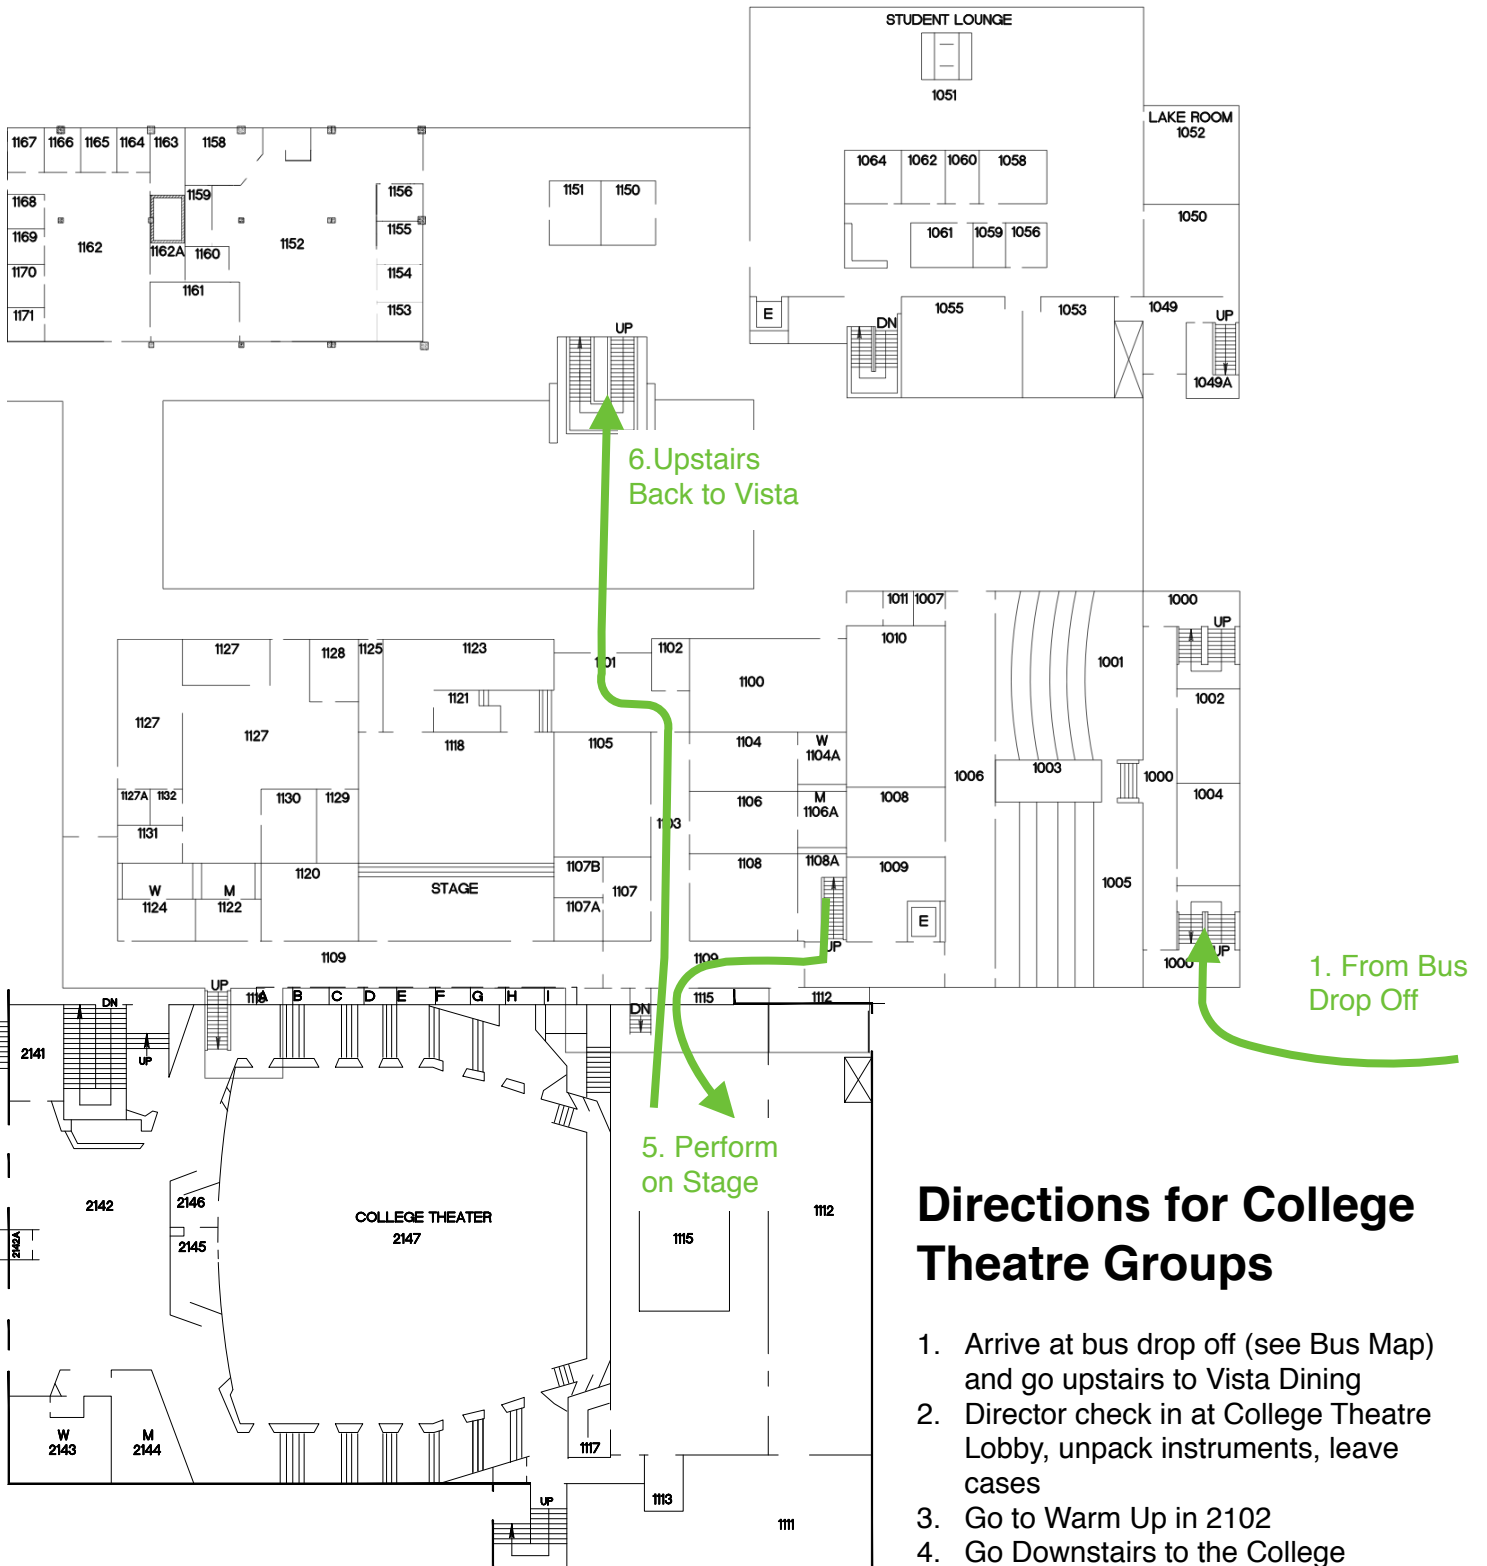

# Northwest Jazz Band Festival - Flow map for groups performing in the College Theatre

## Directions for College Theatre Groups

1. Arrive at bus drop off (see Bus Map) and go upstairs to Vista Dining
2. Director check in at College Theatre Lobby, unpack instruments, leave cases
3. Go to Warm Up in 2102
4. Go Downstairs to the College Theatre
5. Perform
6. Go back upstairs to Vista